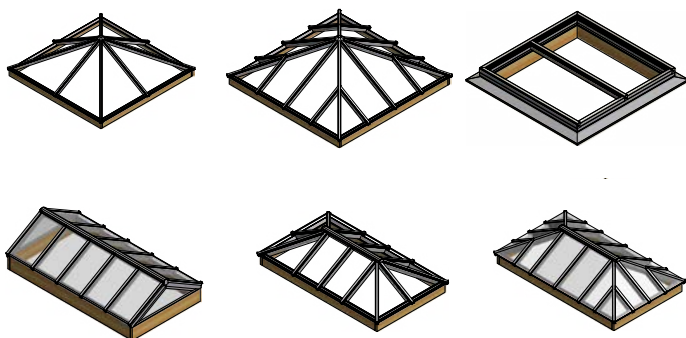

GARDEN VILLA

Roof edge profiles and flat skylights or with an inclination of 30°

100%
MADE IN
BELGIUM

25
YEARS
COLOR
LOCKED

aliplast[®]
ALUMINIUM SYSTEMS

GARDEN VILLA

ROOF EDGE PROFILES

- Different styles: Modern/Flat/Classic
- For all roof thicknesses: flexible construction system in different parts of 5, 10 or 15 cm
- Position of window depth can be determined on one's own
- Ceiling with wood or aluminium
- The most flexible system on the market

ROOF EDGE PROFILES

ALU MODERN

ALU FLAT

ALU CLASSIC

ALU LUXUS

POSSIBLE CONFIGURATIONS

ROOF LIGHT 30°/ FLAT SKYLIGHT

- Minimum in terms of profiles and accessories
- Simple assembling and mounting
- Saddle roof/shield roof/pyramid roof
- Optional reinforcement profiles provided
- Glazing: single or double glazing/polycarbonate

100% MADE IN BELGIUM

Aliplast develops aluminium profiles tailored to current housing needs. Everything happens under one roof: from drawing to extrusion, powder coating, insulation and transport to the Aliplast distributors. The distributors produce and install the finished windows in your building project.